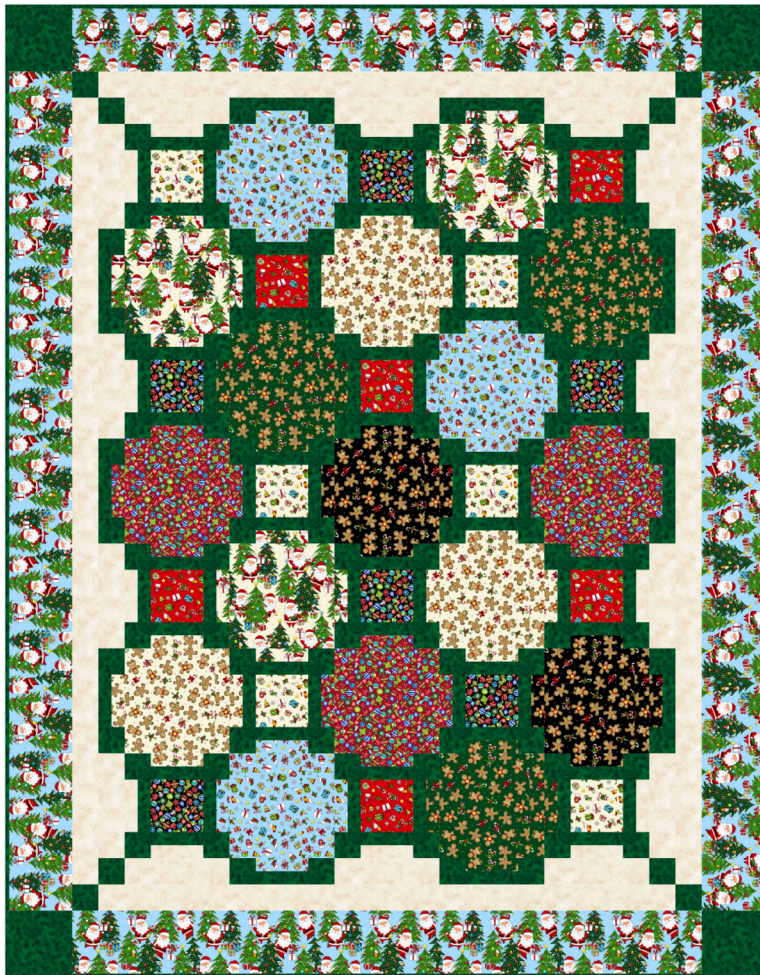

SGD005 Focus Pocus in Christmas Favorites by QT Fabrics

In shops - Spring 2024

Finished Size: 72" x 92"

Fabrics used:

Accent:	29008 F	1-3/4 yds
Inner Border:	27935 EZ	1-1/4 yds
Large Prints:	30332 B	1/2 yd
	30329 E	1/2 yd
	30330 E	1/2 yd
	30330 F	1/2 yd
	30331 R	1/2 yd
	30330 J	1/2 yd
	Small Prints:	30332 E
30331 J		1/4 yd
30332 R		1/4 yd
Outer Border:	30329 B	1-3/4 yds
Binding:	29008 F	3/4 yd
Backing:	30330 E	5-1/2 yds