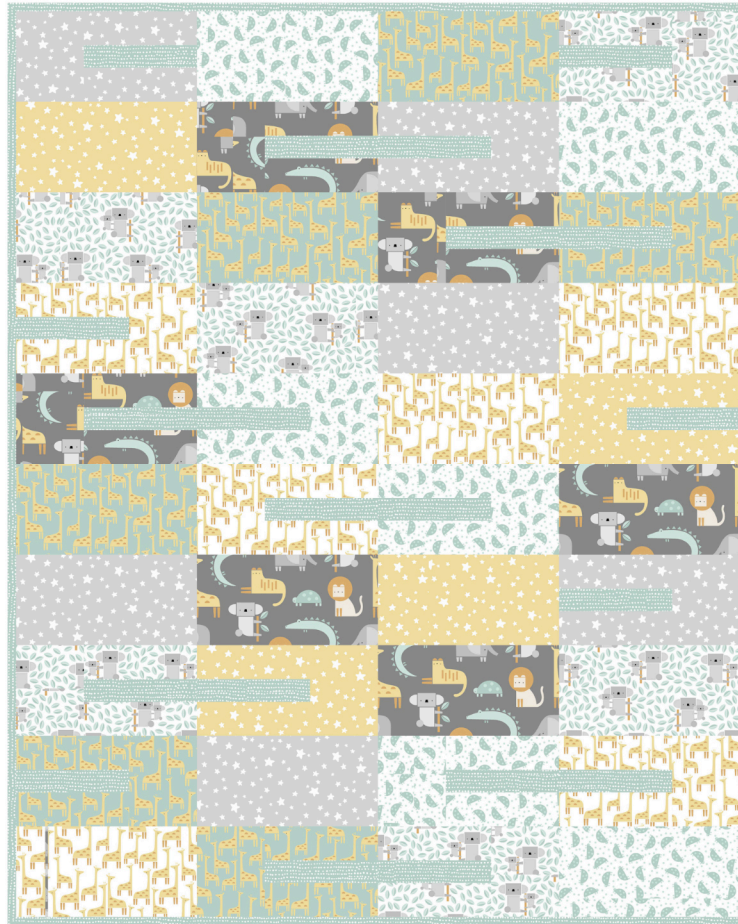

# SGD085 Side By Side in Wild One by Dear Stella

In shops - 2023

Finished Size: 32" x 40"

## Fabric Requirements:

### Brights:

Stella-F2623 Moon	1 FQ	Print
Stella-F2686 White	1 FQ	Print
Stella-F2687 Opal	1 FQ	Print
Stella-F2688 White	1 FQ	Print
Stella-F2623 Popcorn	1 FQ	Print
Stella-F2684 Gunmetal	1 FQ	Print
Stella-F2687 White	1 FQ	Print

Stella-F1150 Opal	1/4 yd	Accent
Stella-F1150 Opal	3/8 yd	Binding

Stella-F2684 White	1-1/3 yds	Backing
--------------------	-----------	---------