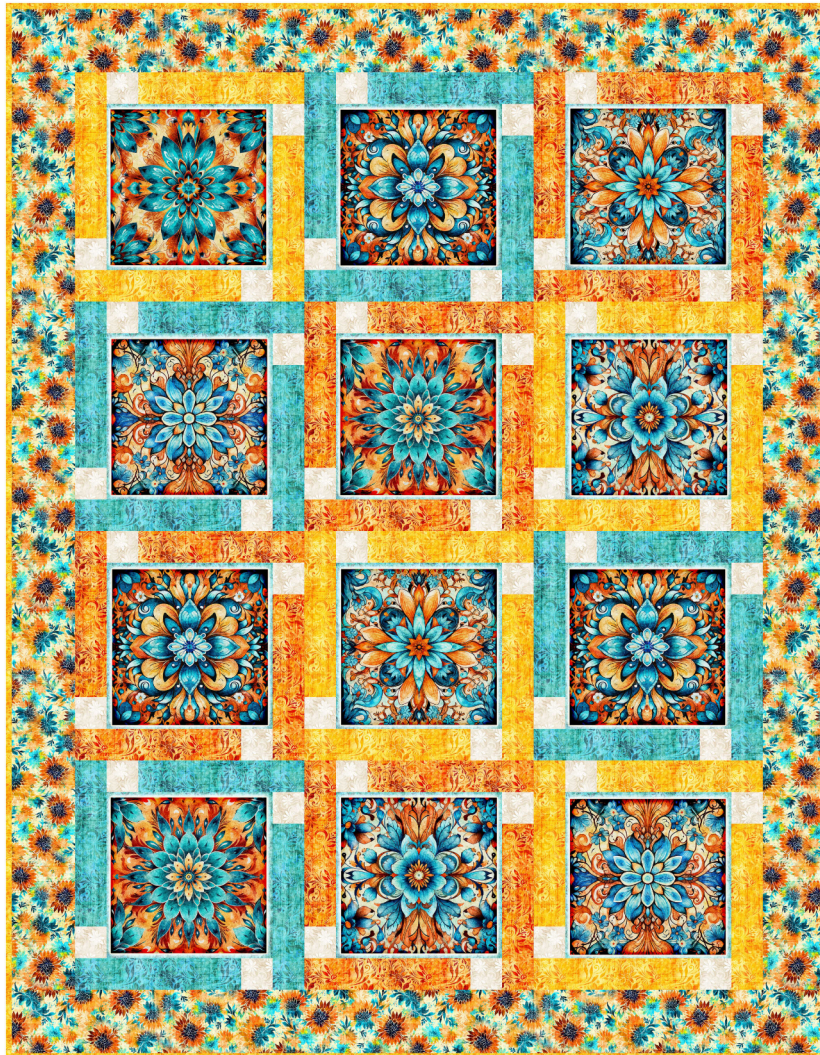

SGD056 Block Talk in Oasis by QT Fabrics

In shops - August 2025

Finished Size: 52" x 66"

Center Panel is estimated to be cut at 11" x 11".

Fabrics used:

31204 Q	1-1/3 yds	Center Panels - 12
31211 A	1/4 yd	Accent
31212 S	1/2 yd	Framing Strips
31212 Q	1/2 yd	Framing Strips
31212 O	1/2 yd	Framing Strips
31207 E	7/8 yd	Optional 4" Border
31212 S	5/8 yd	Binding
31208 X	3-1/2 yds	Backing